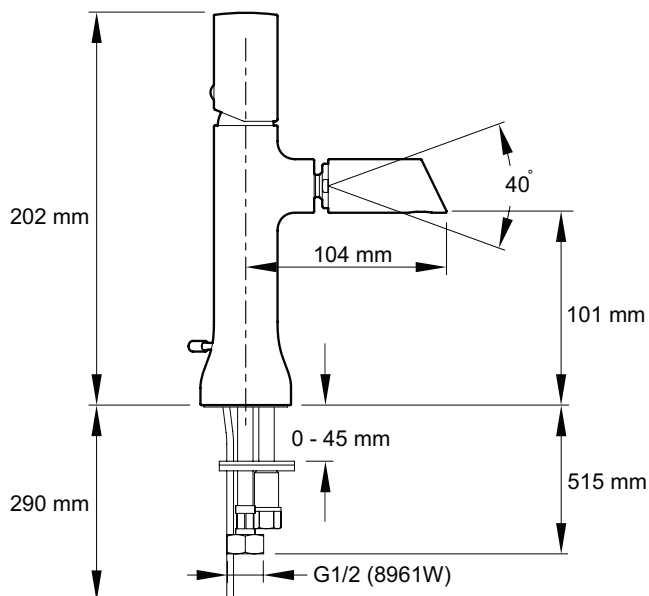

Toobi Single Lever Bidet Mixer

Product Description: Toobi single lever bidet mixer

Product Code: 8961W

Product Dimensions: H202 mm x D104 mm

Colour/Finish: Polished Chrome

Material: Brass

Recommended Pressure (bar): 0.5

Product Weight (kg): 3.69

Fixings Included: Yes

Guarantee (Years): 5

Additional Information: Brass Valve Body, Chrome Finish.
Interchangable coloured inserts.
Moveable spout.

**Notes:****Dimensions (mm)****Flow Graph****Kohler UK**