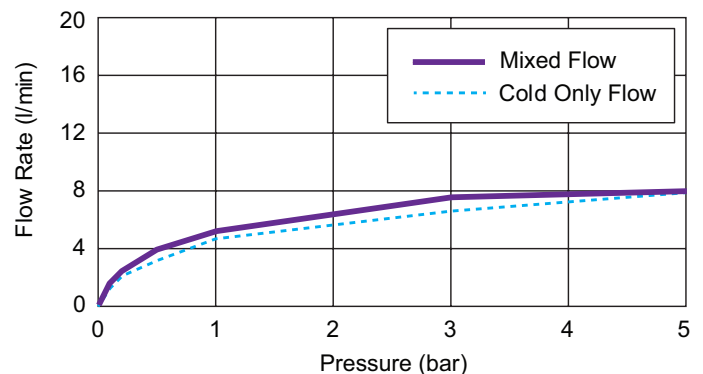

Toobi Single Lever Bidet Mixer

Product Description: Toobi single lever bidet mixer

Product Code: 8961W

Product Dimensions: H202 mm x D104 mm

Colour/Finish: Polished Chrome

Material: Brass

Recommended Pressure (bar): 0.5

Product Weight (kg): 3.69

Fixings Included: Yes

Guarantee (Years): 5

Additional Information: Brass Valve Body, Chrome Finish.
Interchangable coloured inserts.
Moveable spout.

**Notes:****Dimensions (mm)****Flow Graph****Kohler UK**